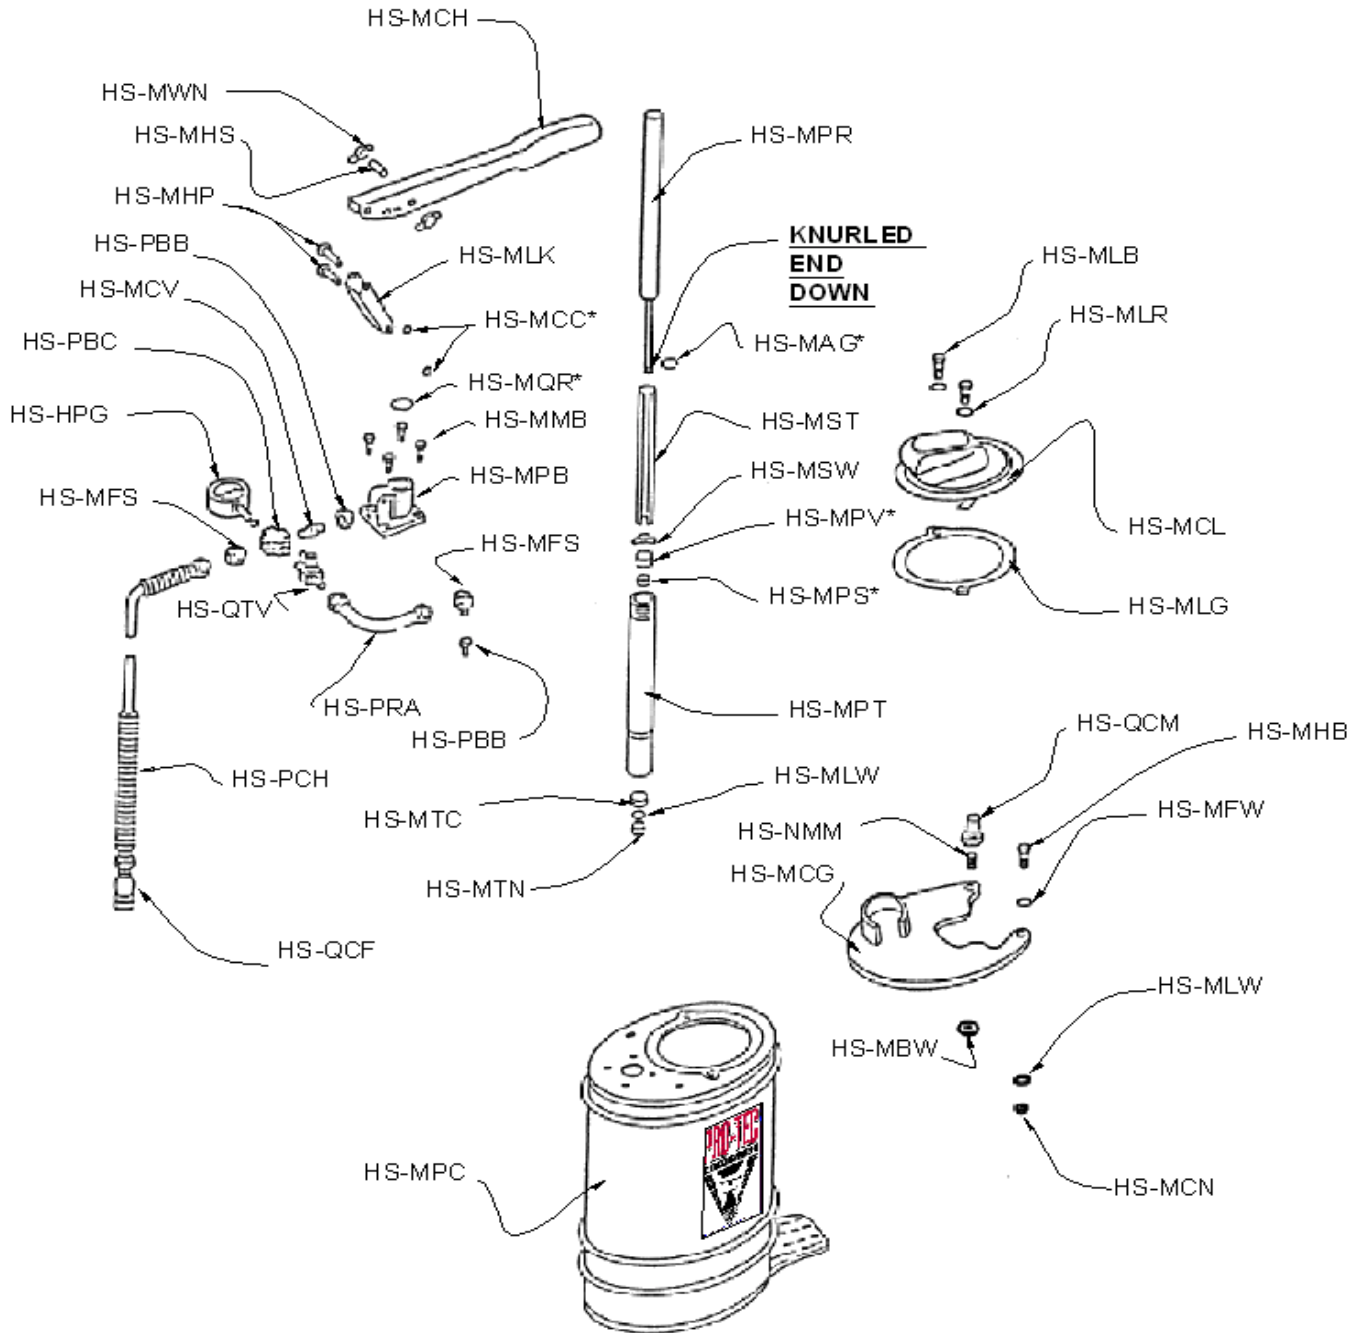

METAL HAND PUMP

METAL HAND PUMP

PART NUMBER	DESCRIPTION
HS-QCF	Female Quick Connect
HS-PCH	Hydraulic Hose
HS-MFS	Male-Female Swivel Adaptor
HS-QTV	1/4" Turn Valve
HS-HPG	3000 psi Gauge
HS-PRA	Return Hose Assembly
HS-PBB	Brass Bushing (2)
HS-MFS	Male-Female Brass Elbow
HS-MBC	Brass 4-Way Cross
HS-MCV	Check Valve
HS-MPB	Pump Body
HS-MMB	Mounting Bolts (5)
HS-MQR*	Quad Ring
HS-MCC*	Medium Cotter (2)
HS-MHP	Link Pin (2)
HS-MLK	Link
HS-MHS	Handle Stud
HS-MWN	Wing Nut (2)
HS-MCH	Pump Handle
HS-MPR	Plunger & Rod Assembly
HS-MAG*	Aluminum Gasket
HS-MST	Split Stop Tube

PART NUMBER	DESCRIPTION
HS-MSW	Star Washer
HS-MPV*	Valve
HS-MPS*	Sleeve
HS-MPT	Pump Tube
HS-MTC	Cup Seal
HS-MTN	Nut
HS-MLW	Lock Washer
HS-NMM	1/4" Male Male Nipple
HS-MCG	Can Guard
HS-MBW	Brass Lock Washer
HS-MCN	Nut
HS-MHB	1/4" x 3/4" Bolt
HS-MFW	Flat Washer
HS-QCM	Male Quick connect
HS-MLG	Cover Gasket
HS-MCL	Cover
HS-MLR	Retaining Ring
HS-MLB	Cover Bolt
HS-PLF	Return Hose Female Adaptor
HS-PLM	Return Hose Male Adaptor
*	Denotes parts included in Repair kit
HS-MRK	Repair Kit